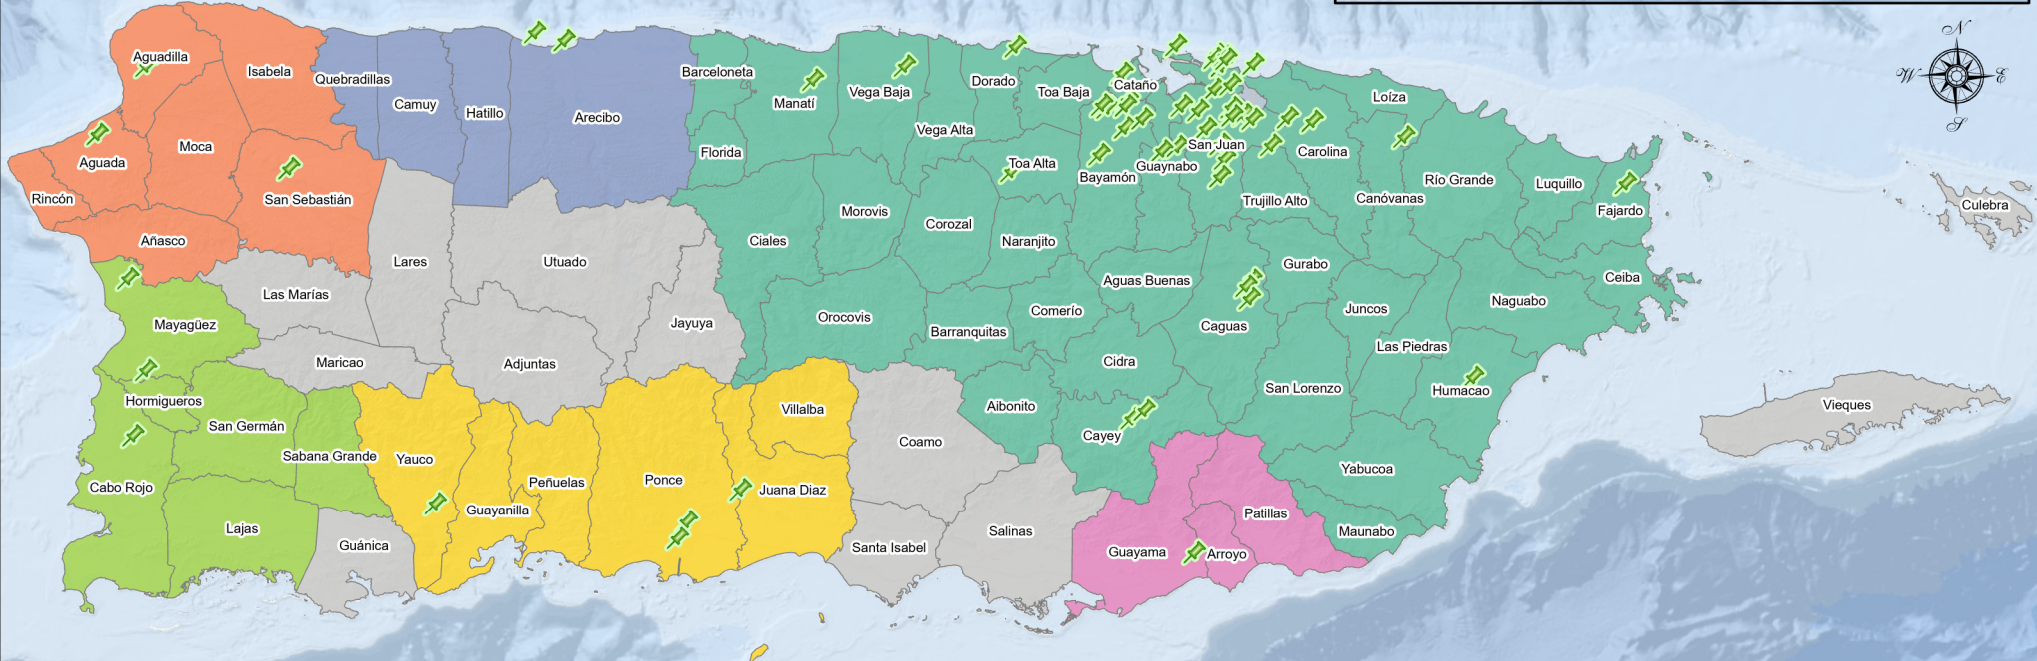

2024 FirstBank Branch Network Facility Based & Retail Lending Assessment Area Puerto Rico, US Virgin Islands & British Virgin Islands

 Branch Location
Facility Based & Retail Lending Assessment Area
 Agudilla (10380)
 Arecibo (11640)
 Guayama (25020)
 Mayagüez (32420)
 Ponce (38660)
 San Juan-Bayamón-Caguas (41980)
 Non MSA (99999)